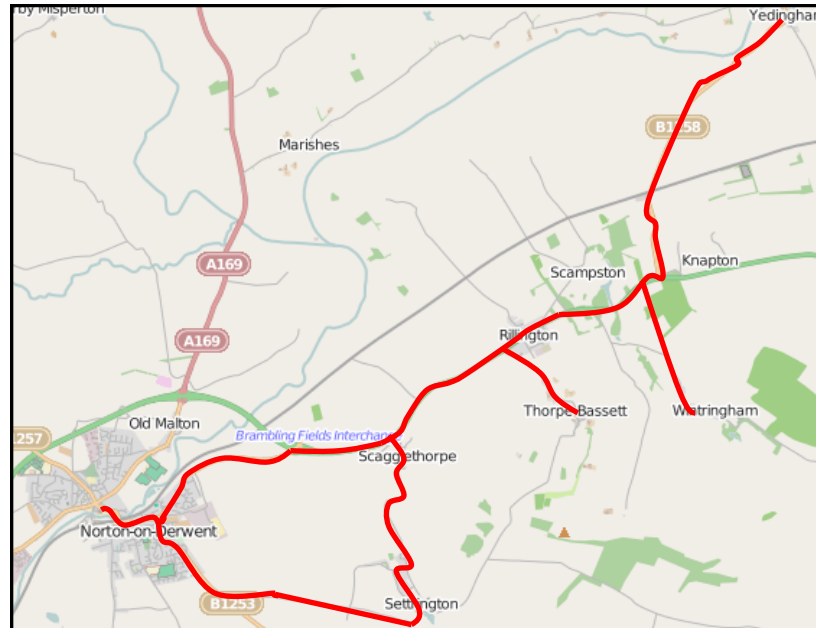

Service 184 Malton - Ryedale South Villages

Tuesdays only

(This service will not operate on Bank holidays)

Malton, Newgate	-	Malton, Newgate	1240
Malton, Bus Station	-	Malton, Bus Station	1245
Birdsall, Home Farm	-	Birdsall, Home Farm	1257
Langton, Cordike Lane		Langton, Cordike Lane	1304
Firby, Lane End		Firby, Lane End	1312
Kirkham, Stone Trough		Kirkham, Stone Trough	1314
Westow, Post Office	0907	Westow, Post Office	1317
Howsham, Lane End	0914	Howsham, Lane End	1324
Barton-le-Willows, Steel Moor Lane	0921	Barton-le-Willows, Steel Moor Lane	1331
Harton, Main Road	0924	Harton, Main Road	1334
Howsham, Lane End	0935	Howsham, Lane End	1345
Leppington, Poplar House Farm	0942	Leppington, Poplar House Farm	1352
Acklam	0947	Acklam	1357
Leavening, York Road	0951	Leavening, York Road	1401
Burythorpe, Bay Horse	0956	Burythorpe, Bay Horse	1406
Kennythorpe, Wingarth	0958	Kennythorpe, Wingarth	1408
Langton, Cordike Lane	1001	Langton, Cordike Lane	1411
Birdsall, Home Farm	1011	Birdsall, Home Farm	1421
Malton, Bus Station	1026	Malton, Bus Station	1436
Malton, Newgate	1030	Malton, Newgate	1440

This service North
operates with
financial support
from
Yorkshire County
Council

Service 184 & 185 Route Map

©OpenStreetMap contributors, CC BY-SA www.openstreetmap.org
www.creativecommons.org

Service 187 Route Map